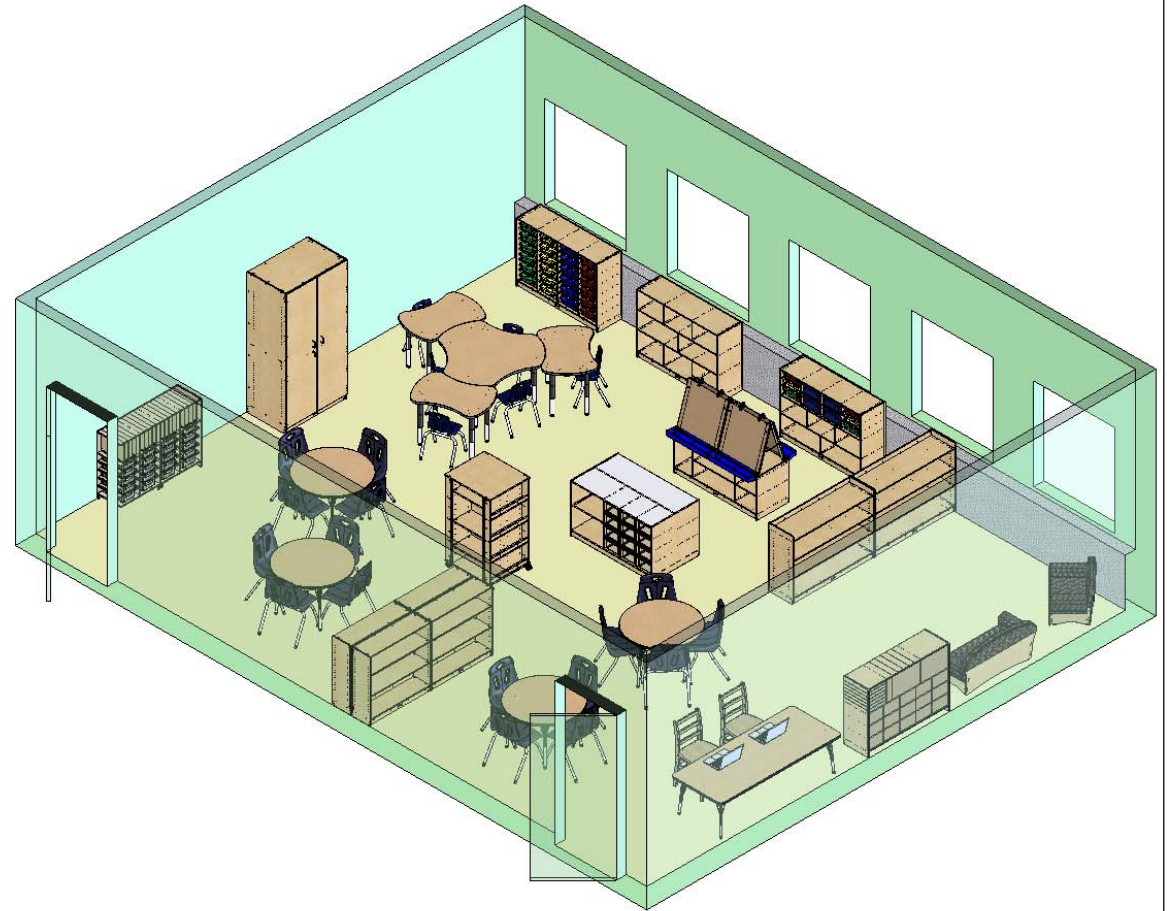

Complete KYDZ Classroom

TYPICAL CLASSROOM / PHILADELPHIA PUBLIC SCHOOLS
REALLY GOOD STUFF

Useable Square Footage: 708 sq. ft.

Questions?

Call: 800-543-4149

Click: www.jonti-craft.com

Email: sales@jonti-craft.com