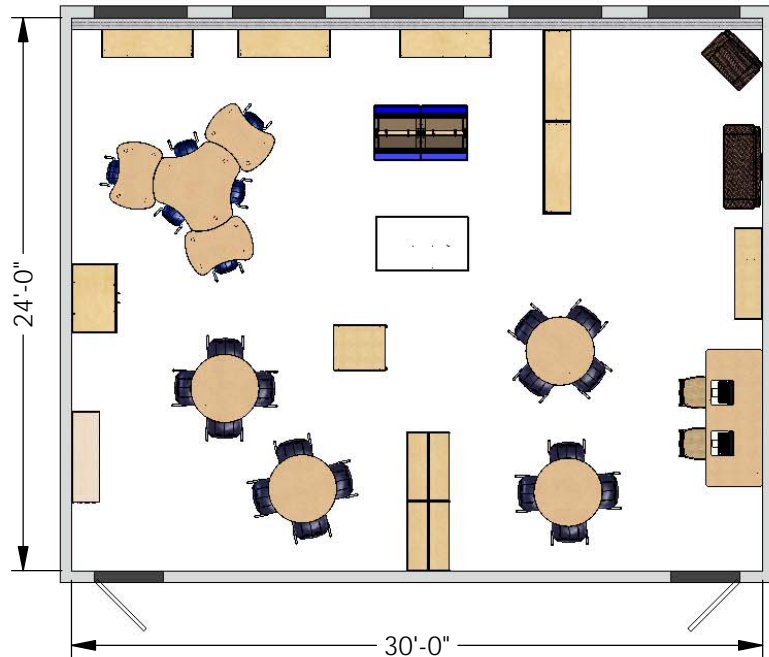

Complete KYDZ Classroom

TYPICAL CLASSROOM / PHILADELPHIA PUBLIC SCHOOLS
REALLY GOOD STUFF

Useable Square Footage: 708 sq. ft.

Questions?

Call: 800-543-4149

Click: www.jonti-craft.com

Email: sales@jonti-craft.com