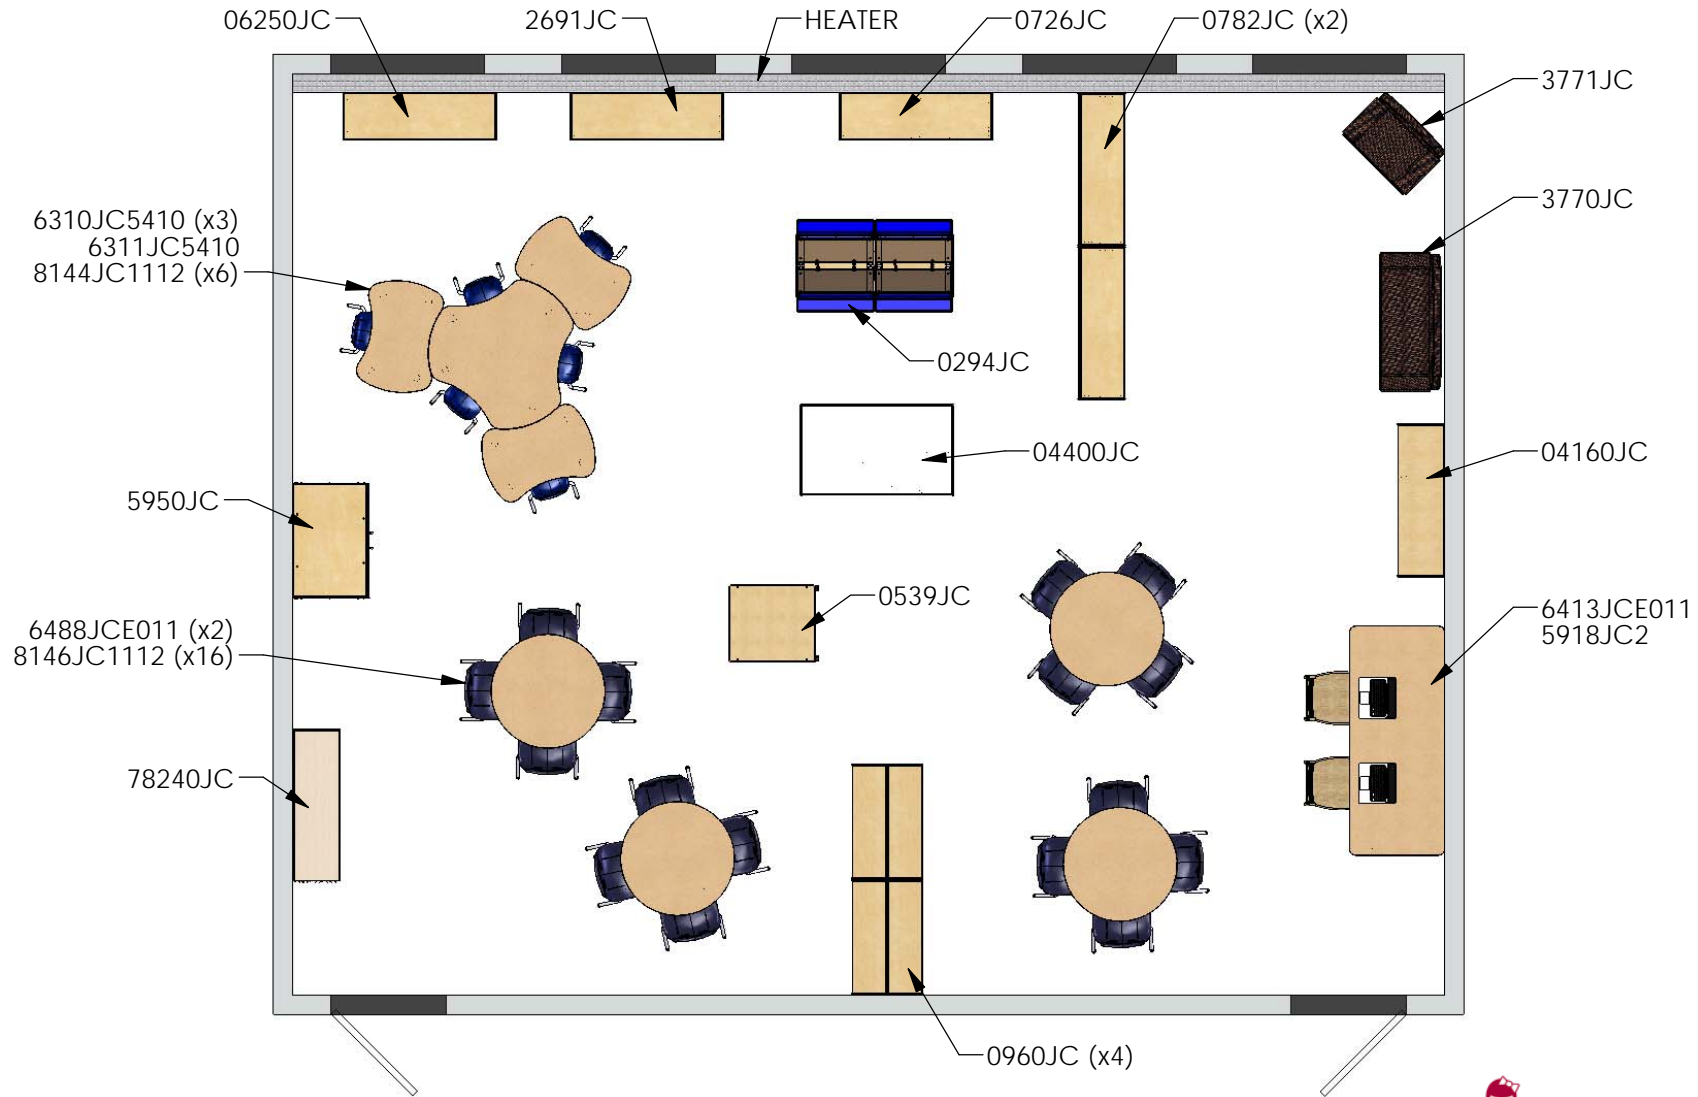

Complete KYDZ Classroom

TYPICAL CLASSROOM / PHILADELPHIA PUBLIC SCHOOLS
REALLY GOOD STUFF

Questions?
Call: 800-543-4149
Click: www.jonti-craft.com
Email: sales@jonti-craft.com

Scale Info: 1:60