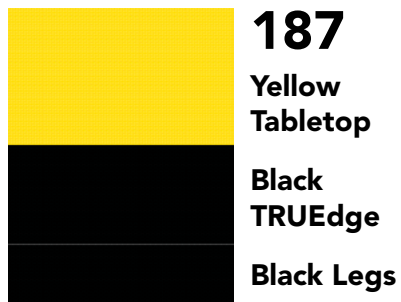

Berries Standard Leg Activity Table Colors