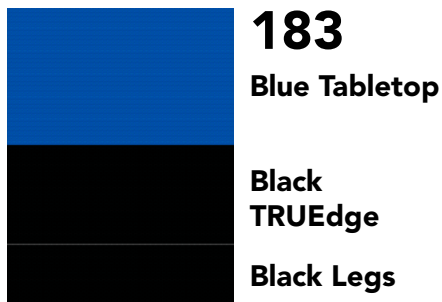

Berries Standard Leg Activity Table Colors