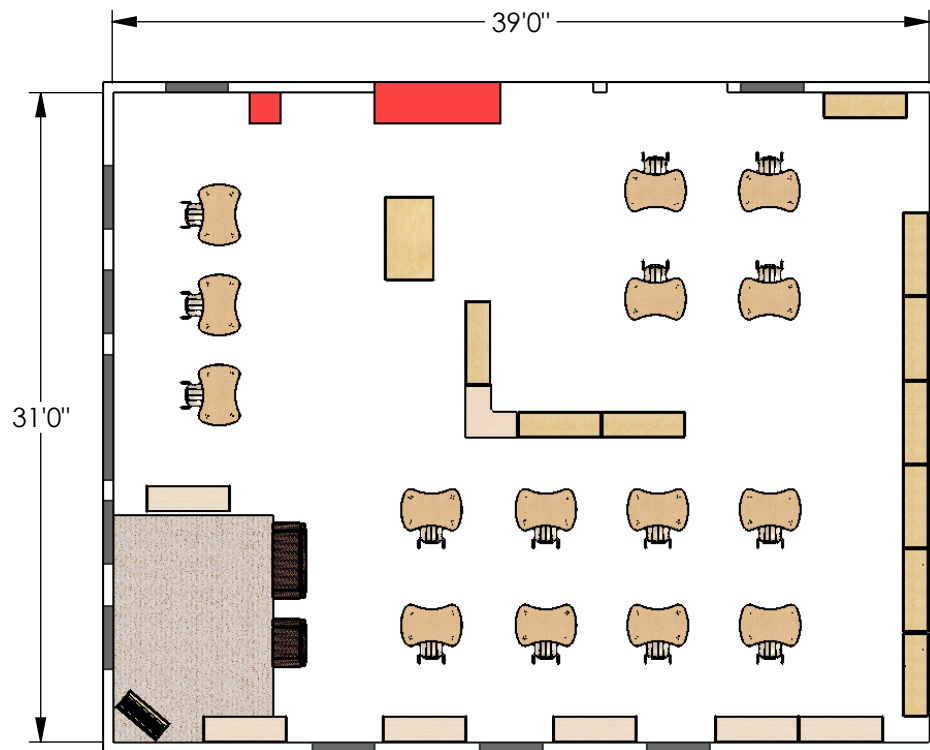

Complete KYDZ Classroom

3-6 / Montessori
JonTi-Craft

Useable Square Footage: 1,209 sq ft

Questions?
Call: 800-543-4149
Click: www.jonti-craft.com
Email: sales@jonti-craft.com

Scale Info: 1:110

Complete KYDZ Classroom