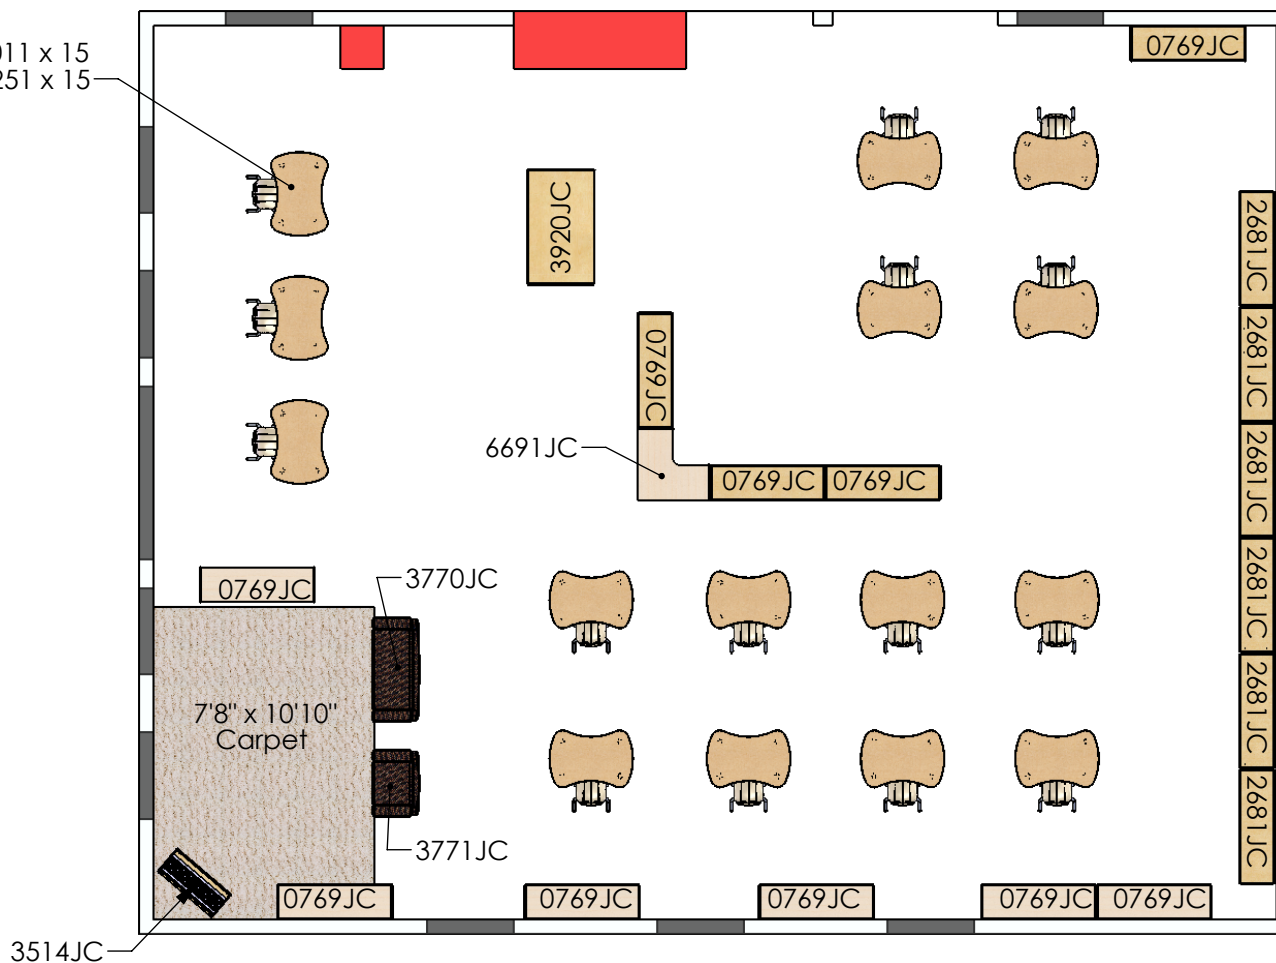

Complete KYDZ Classroom

3-6 / Montessori
JonTi-Craft

Useable Square Footage: 1,209 sq ft

Questions?
Call: 800-543-4149
Click: www.jonti-craft.com
Email: sales@jonti-craft.com

Scale Info: 1:110

Complete KYDZ Classroom

3-6 / Montessori
JonTi-Craft

6310JCS011 x 15
8124JC1251 x 15

Questions?
Call: 800-543-4149
Click: www.jonti-craft.com
Email: sales@jonti-craft.com

Scale Info: 1:80