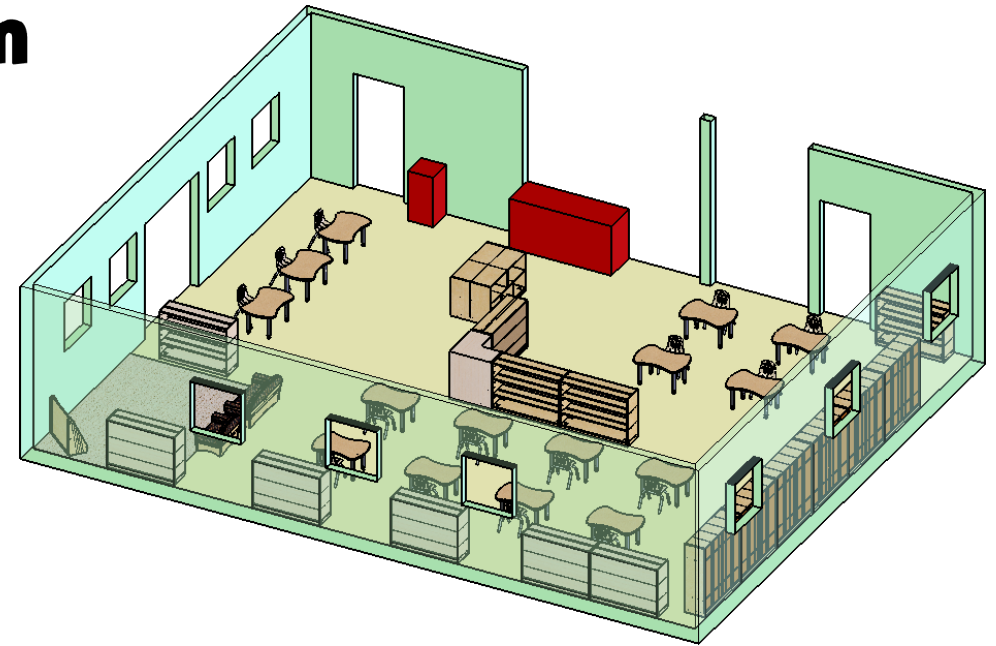

Complete KYDZ Classroom

3-6 / Montessori
JonTi-Craft

Useable Square Footage: 1,209 sq ft

Questions?
Call: 800-543-4149
Click: www.jonti-craft.com
Email: sales@jonti-craft.com

Scale Info: 1:110

Complete KYDZ Classroom