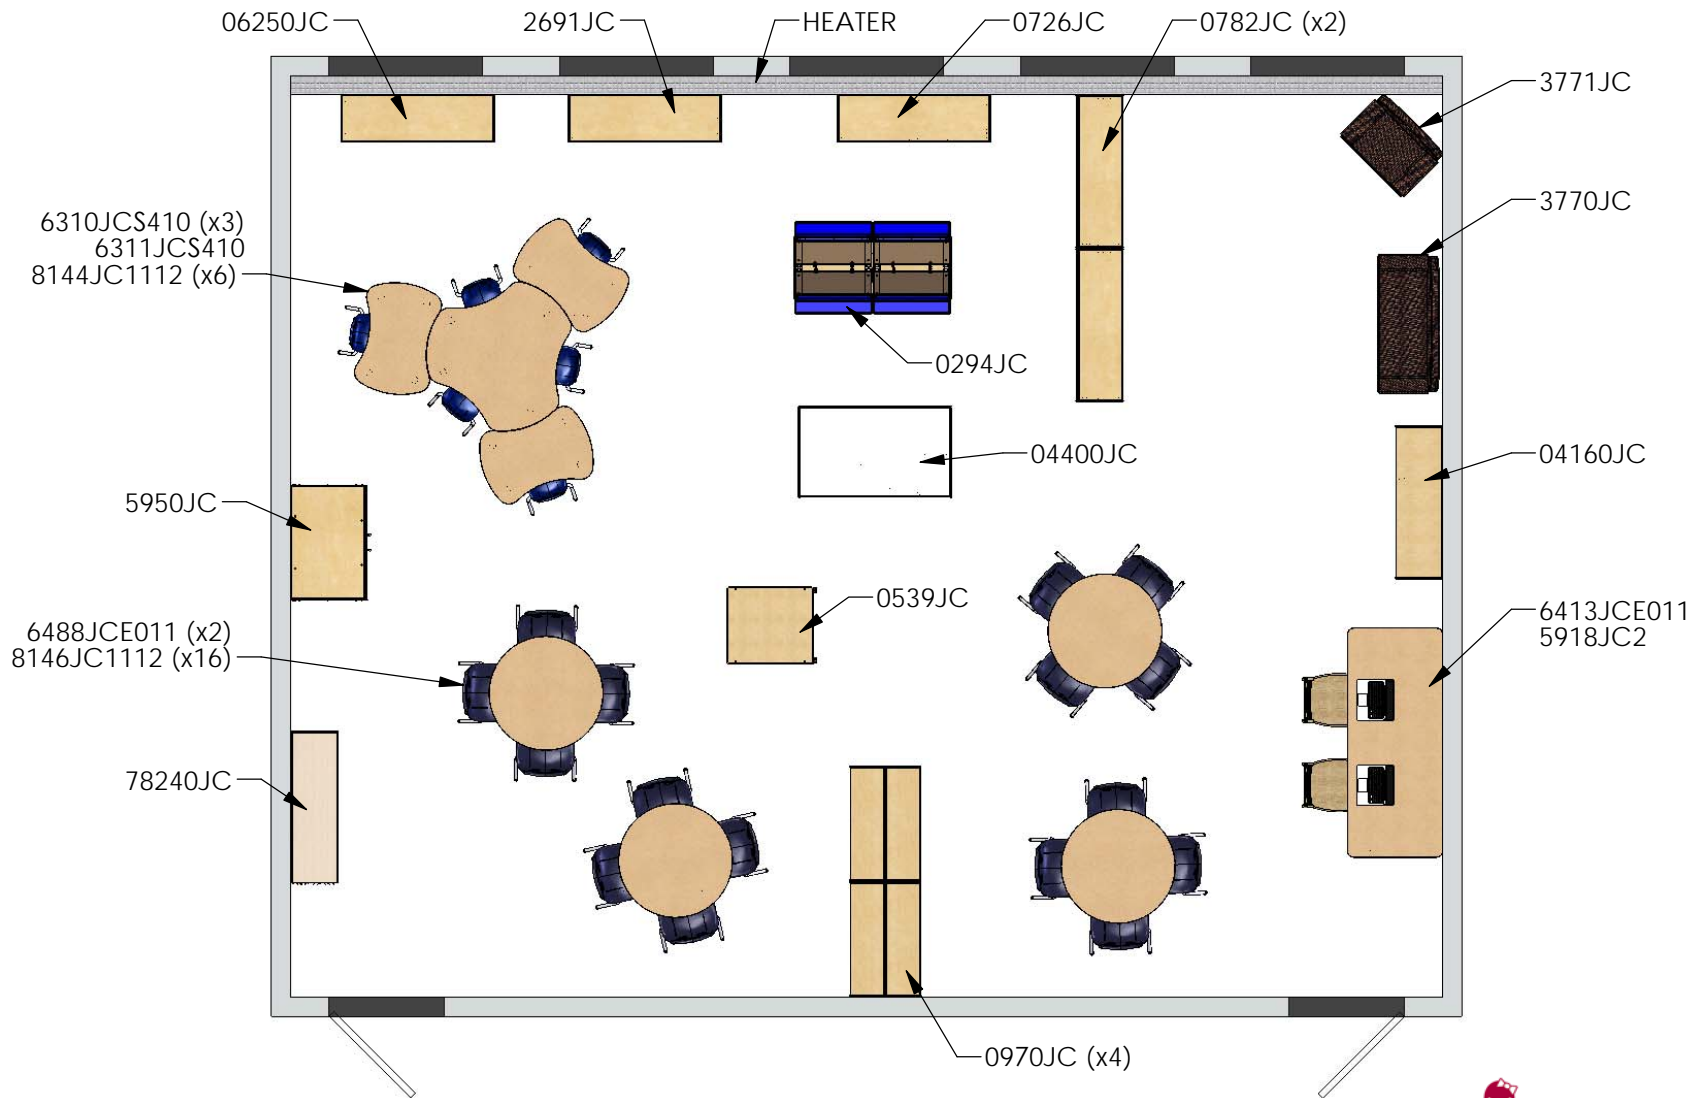

Complete KYDZ Classroom

TYPICAL CLASSROOM

Questions?
Call: 800-543-4149
Click: www.jonti-craft.com
Email: sales@jonti-craft.com

Scale Info: 1:60