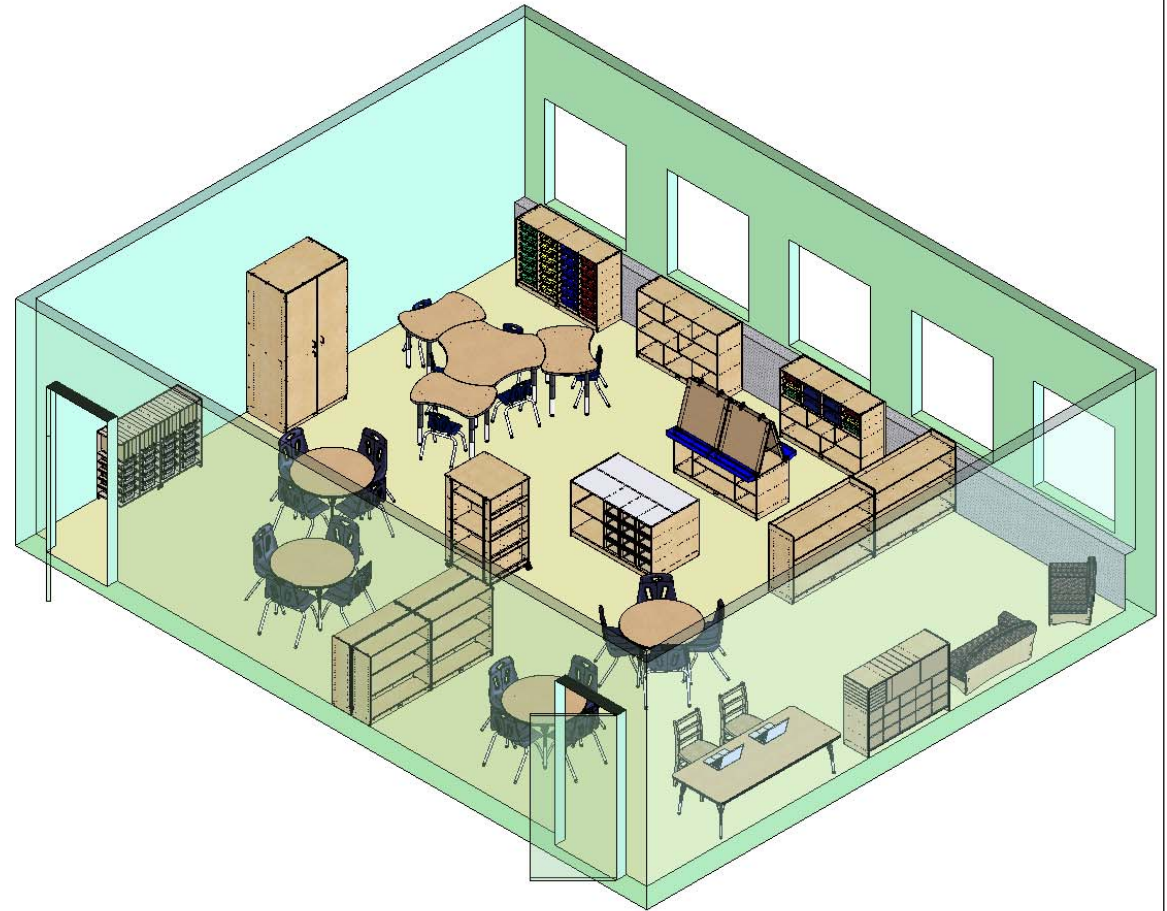

# Complete KYDZ Classroom

TYPICAL CLASSROOM

Useable Square Footage: 708 sq. ft.

**Questions?**

**Call: 800-543-4149**

**Click: [www.jonti-craft.com](http://www.jonti-craft.com)**

**Email: [sales@jonti-craft.com](mailto:sales@jonti-craft.com)**

**Scale Info: 1:100**