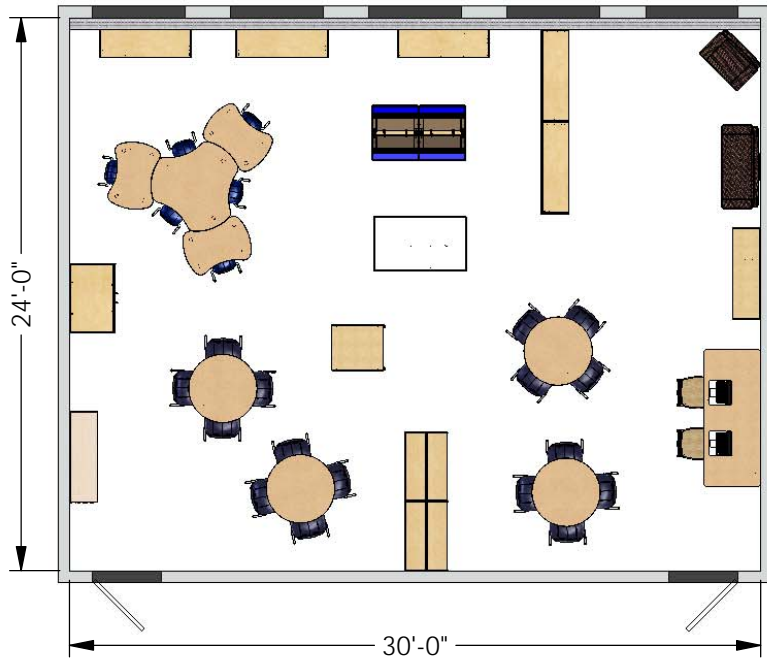

# Complete KYDZ Classroom

TYPICAL CLASSROOM

Useable Square Footage: 708 sq. ft.

**Questions?**

**Call: 800-543-4149**

**Click: [www.jonti-craft.com](http://www.jonti-craft.com)**

**Email: [sales@jonti-craft.com](mailto:sales@jonti-craft.com)**

**Scale Info: 1:100**