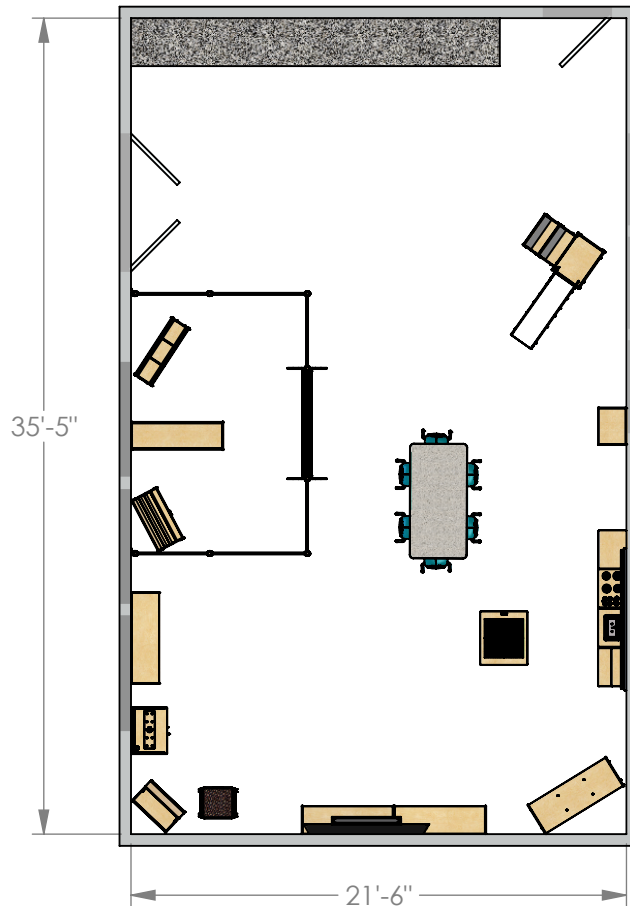

# Complete KYDZ Classroom

Toddler / Photoshoot 2016  
Jonti-Craft

Useable Square Footage: 766 sq. ft.

**Questions?**  
**Call: 800-543-4149**  
**Click: [www.jonti-craft.com](http://www.jonti-craft.com)**  
**Email: [sales@jonti-craft.com](mailto:sales@jonti-craft.com)**

Scale Info: 1:100

Scale Info: 1:60

**For learning, for a lifetime.™**