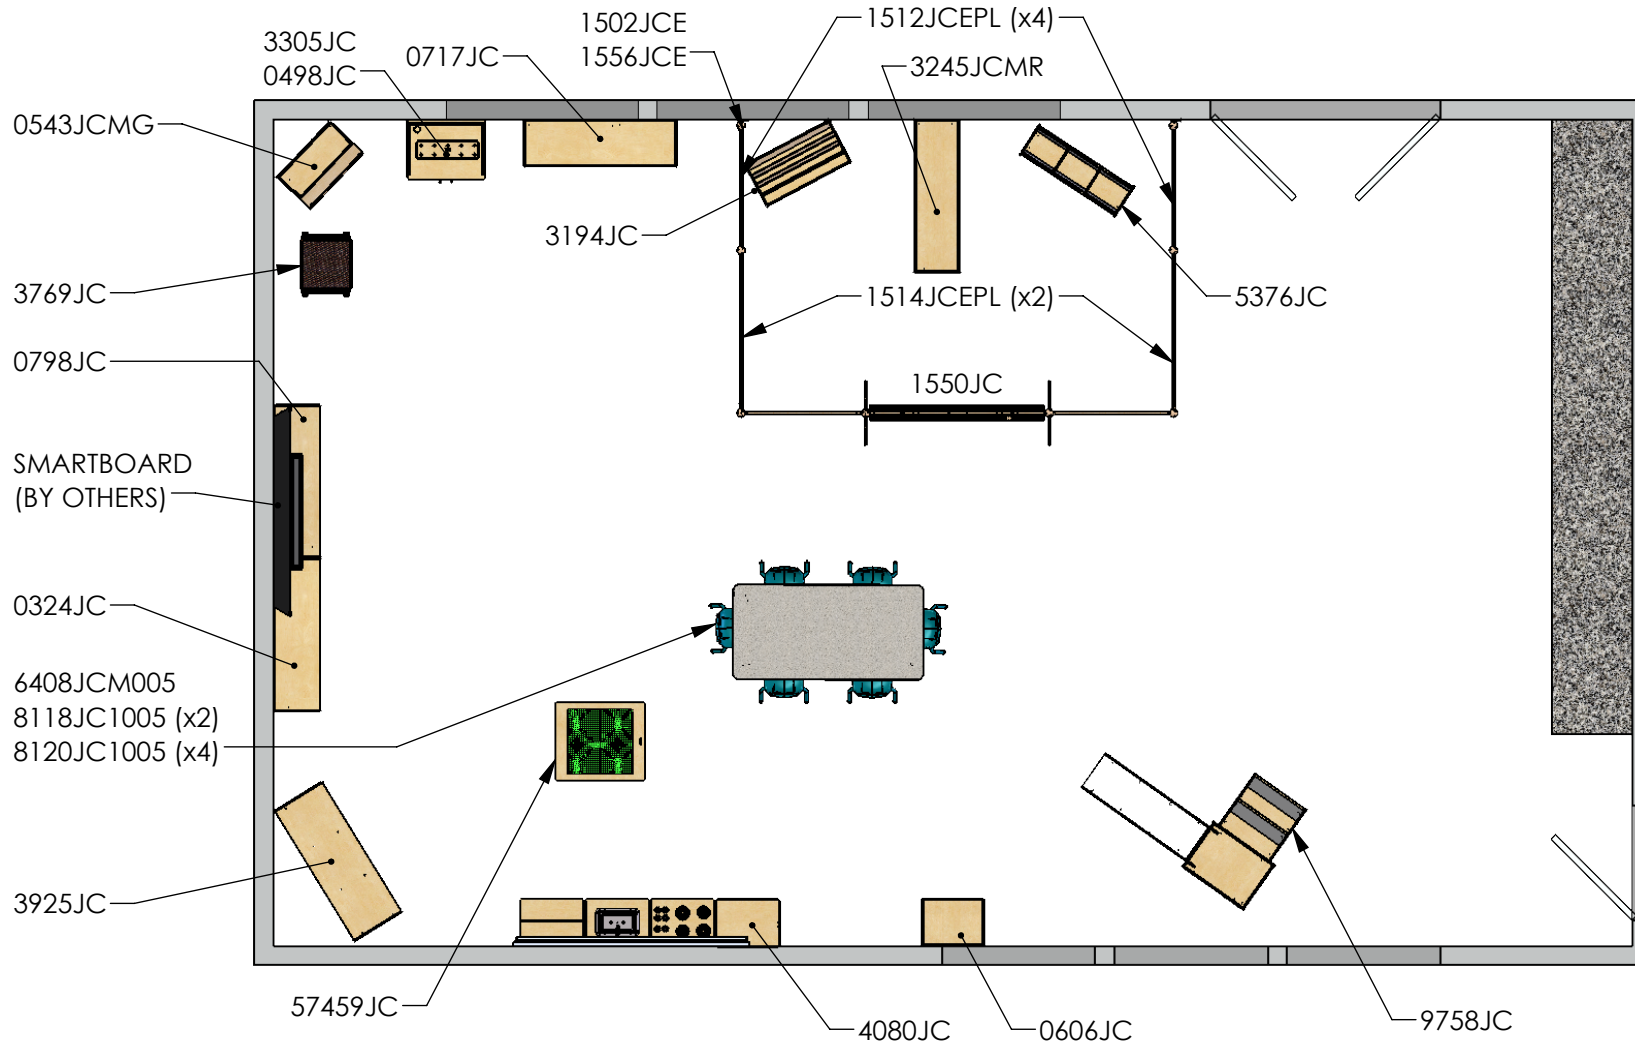

Complete KYDZ Classroom

Toddler / Photoshoot 2016
Jonti-Craft

8 - 1502JCE - CONNECTOR POST HUBS 29 1/2" H
2 - 1556JCE - WALL CONNECTORS 29 1/2" H
2 - 1570JCE - STABILIZER WING PAIR 29 1/2" H

Questions?
Call: 800-543-4149
Click: www.jonti-craft.com
Email: sales@jonti-craft.com

Scale Info: 1:60