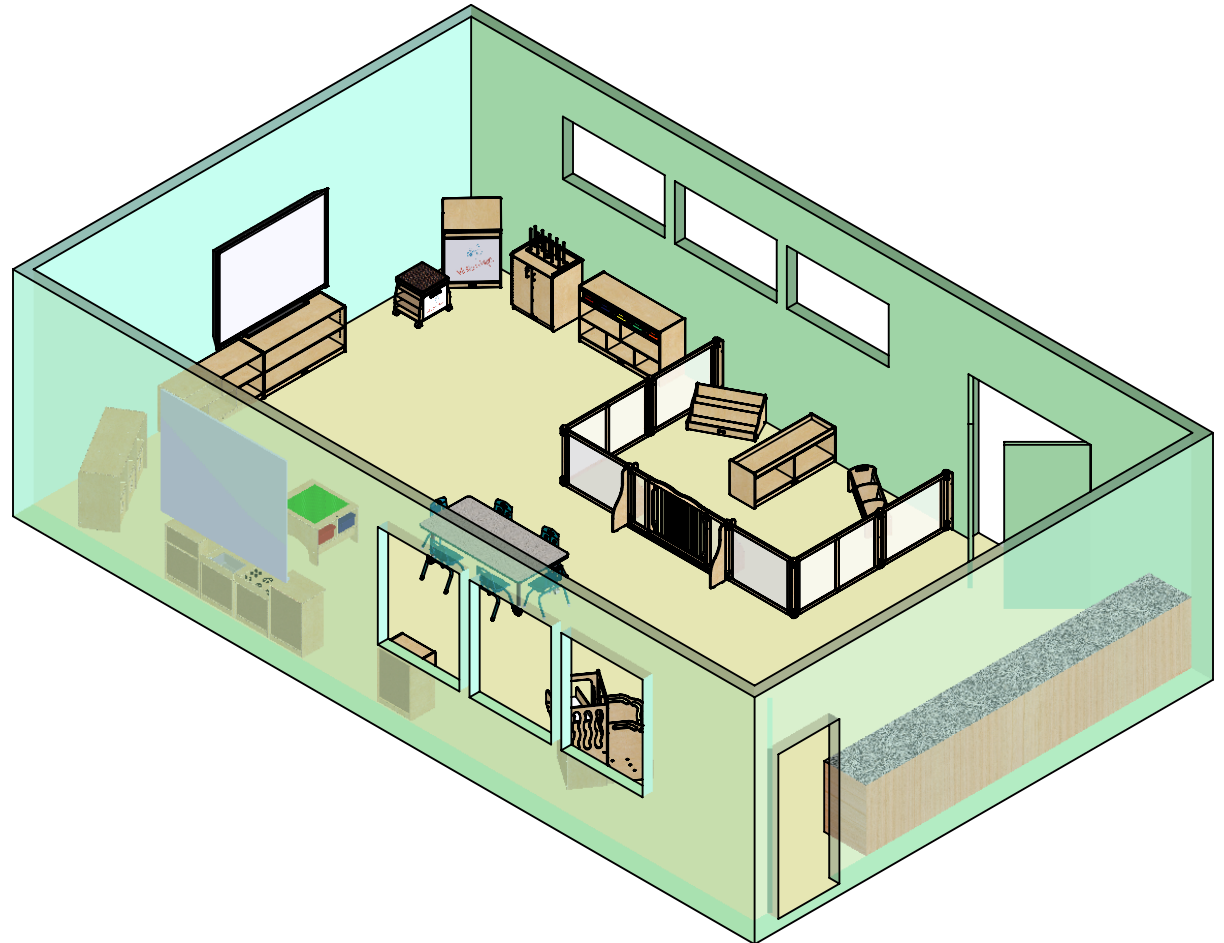

# Complete KYDZ Classroom

Toddler / Photoshoot 2016  
Jonti-Craft

Useable Square Footage: 766 sq. ft.

**Questions?**  
**Call: 800-543-4149**  
**Click: [www.jonti-craft.com](http://www.jonti-craft.com)**  
**Email: [sales@jonti-craft.com](mailto:sales@jonti-craft.com)**

Scale Info: 1:100