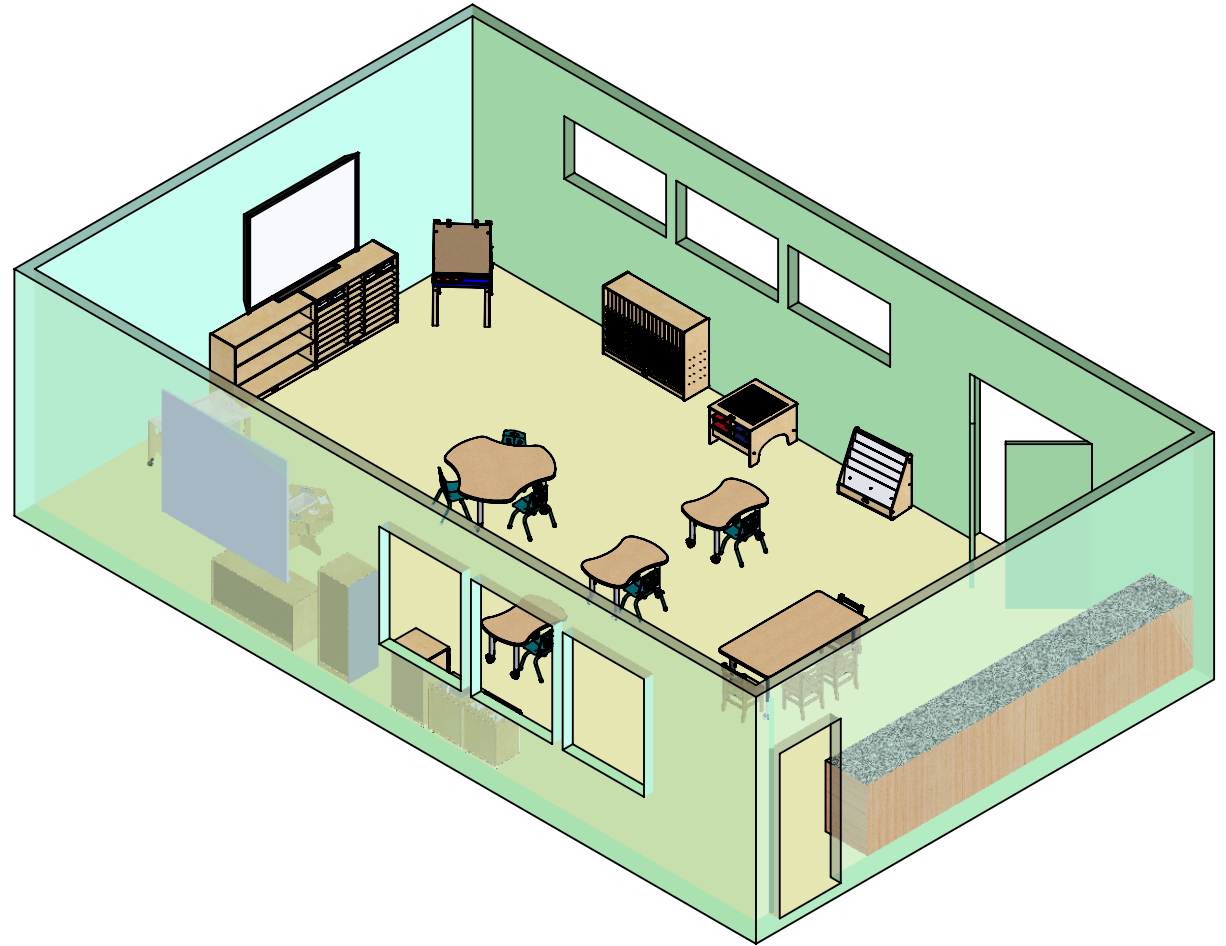

# Complete KYDZ Classroom

Kindergarten A / Photoshoot 2016  
Jonti-Craft

Useable Square Footage: 766 sq. ft.

**Questions?**  
**Call: 800-543-4149**  
**Click: [www.jonti-craft.com](http://www.jonti-craft.com)**  
**Email: [sales@jonti-craft.com](mailto:sales@jonti-craft.com)**

Scale Info: 1:100

Scale Info: 1:60