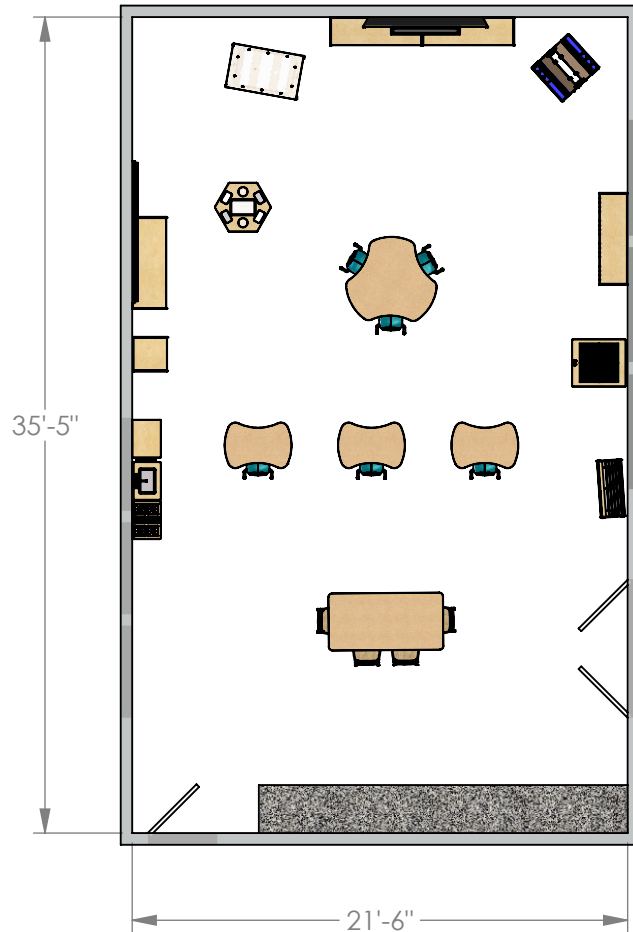

# Complete KYDZ Classroom

Kindergarten A / Photoshoot 2016  
Jonti-Craft

Useable Square Footage: 766 sq. ft.

**Questions?**  
**Call: 800-543-4149**  
**Click: [www.jonti-craft.com](http://www.jonti-craft.com)**  
**Email: [sales@jonti-craft.com](mailto:sales@jonti-craft.com)**

Scale Info: 1:100

Scale Info: 1:60