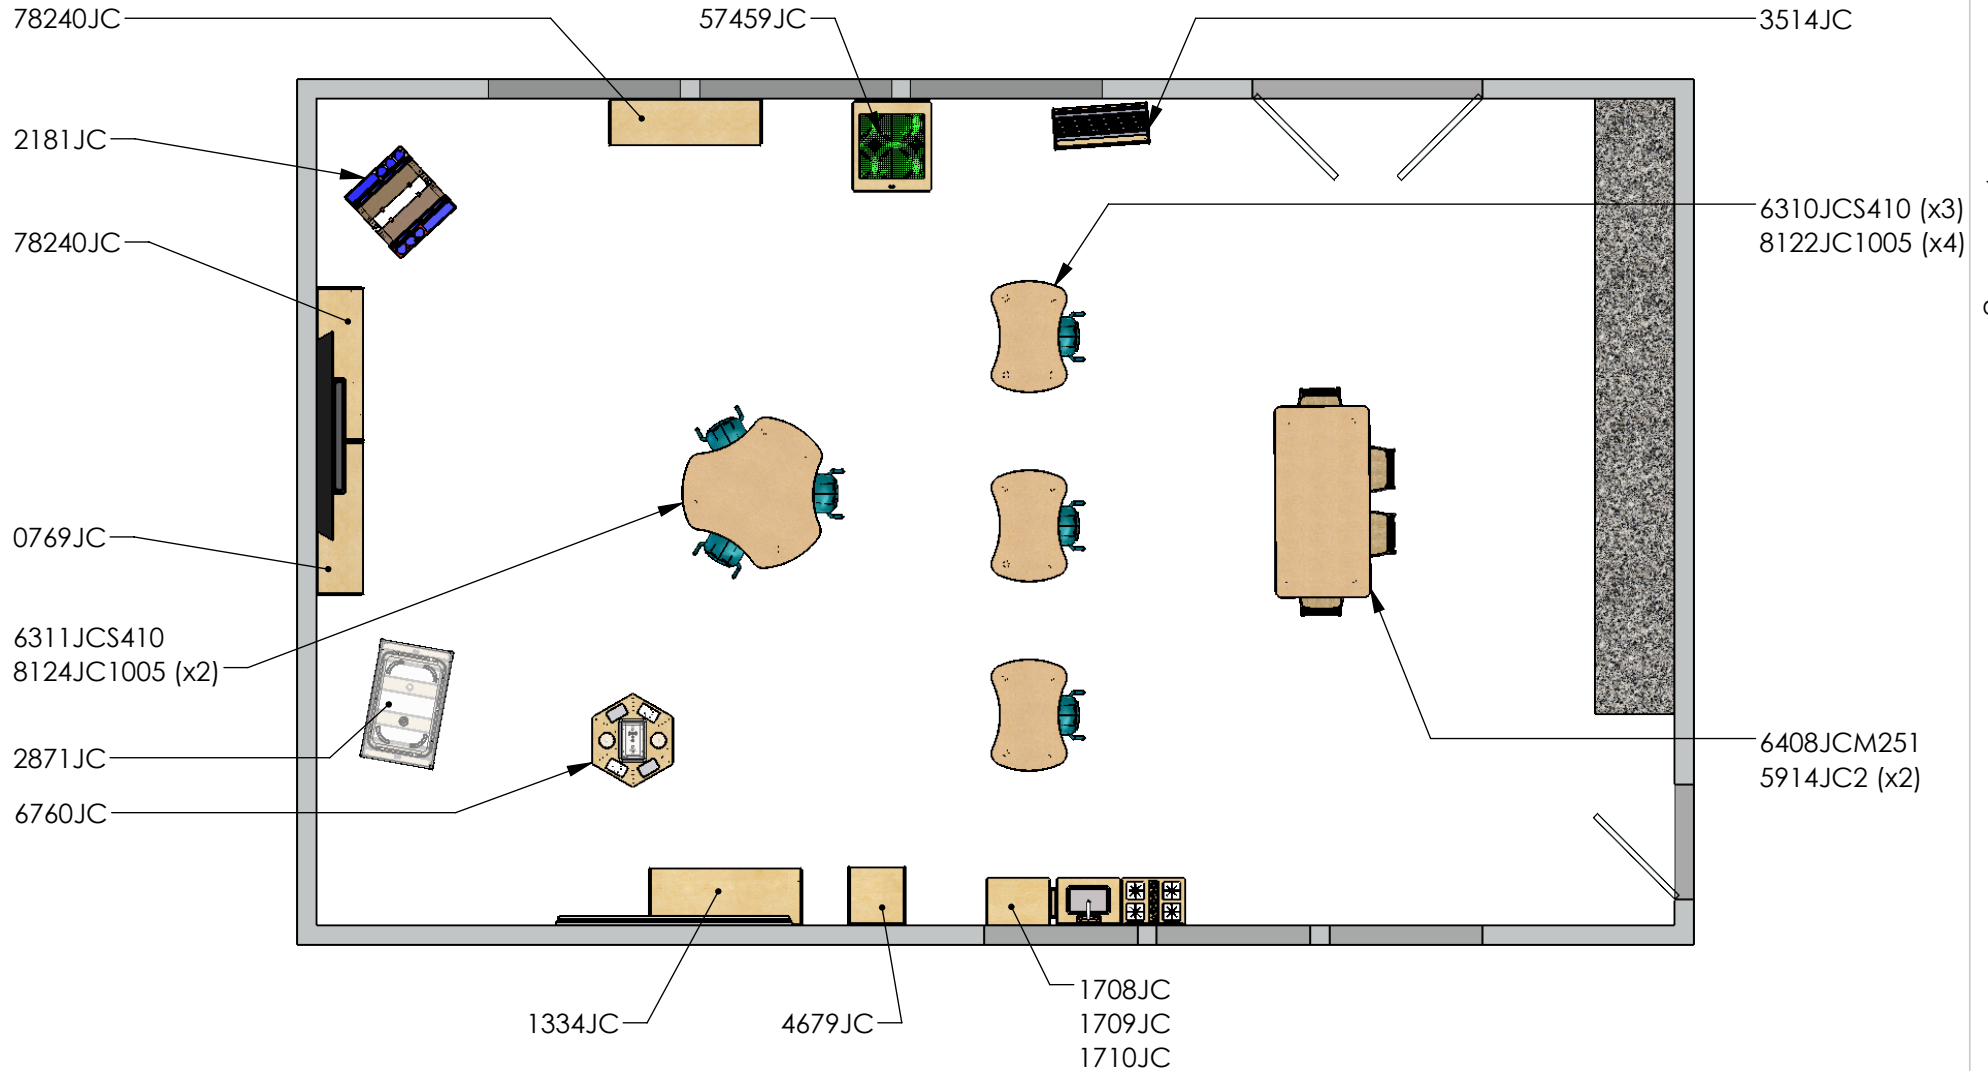

Complete KYDZ Classroom

Kindergarten A / Photoshoot 2016
Jonti-Craft

Questions?
Call: 800-543-4149
Click: www.jonti-craft.com
Email: sales@jonti-craft.com

Scale Info: 1:60