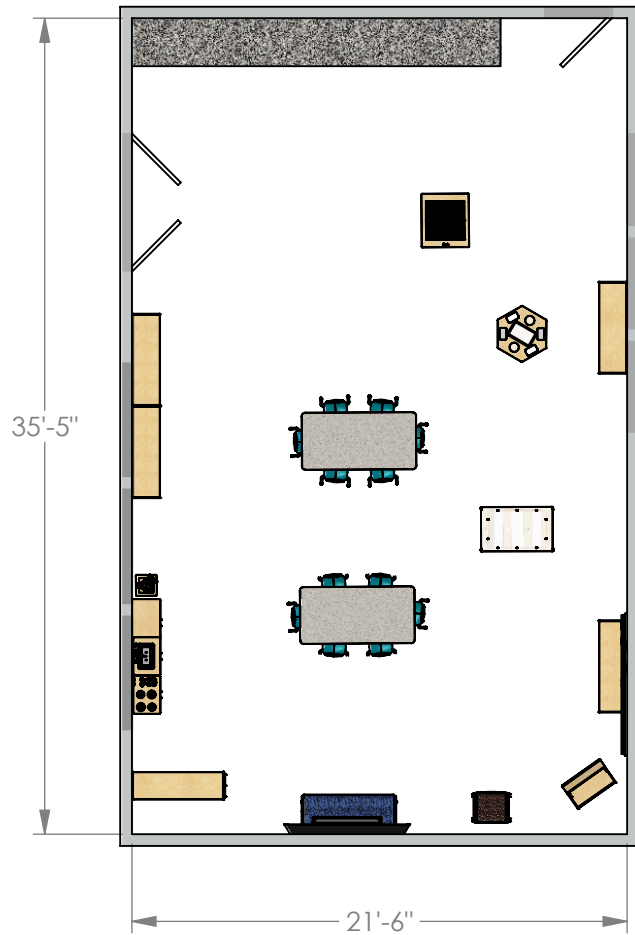

Complete KYDZ Classroom

PRESCHOOL B / PHOTOSHOOT 2016
JONTI-CRAFT

Useable Square Footage: 766 sq. ft.

Questions?

Call: 800-543-4149

Click: www.jonti-craft.com

Email: sales@jonti-craft.com

Scale Info: 1:100