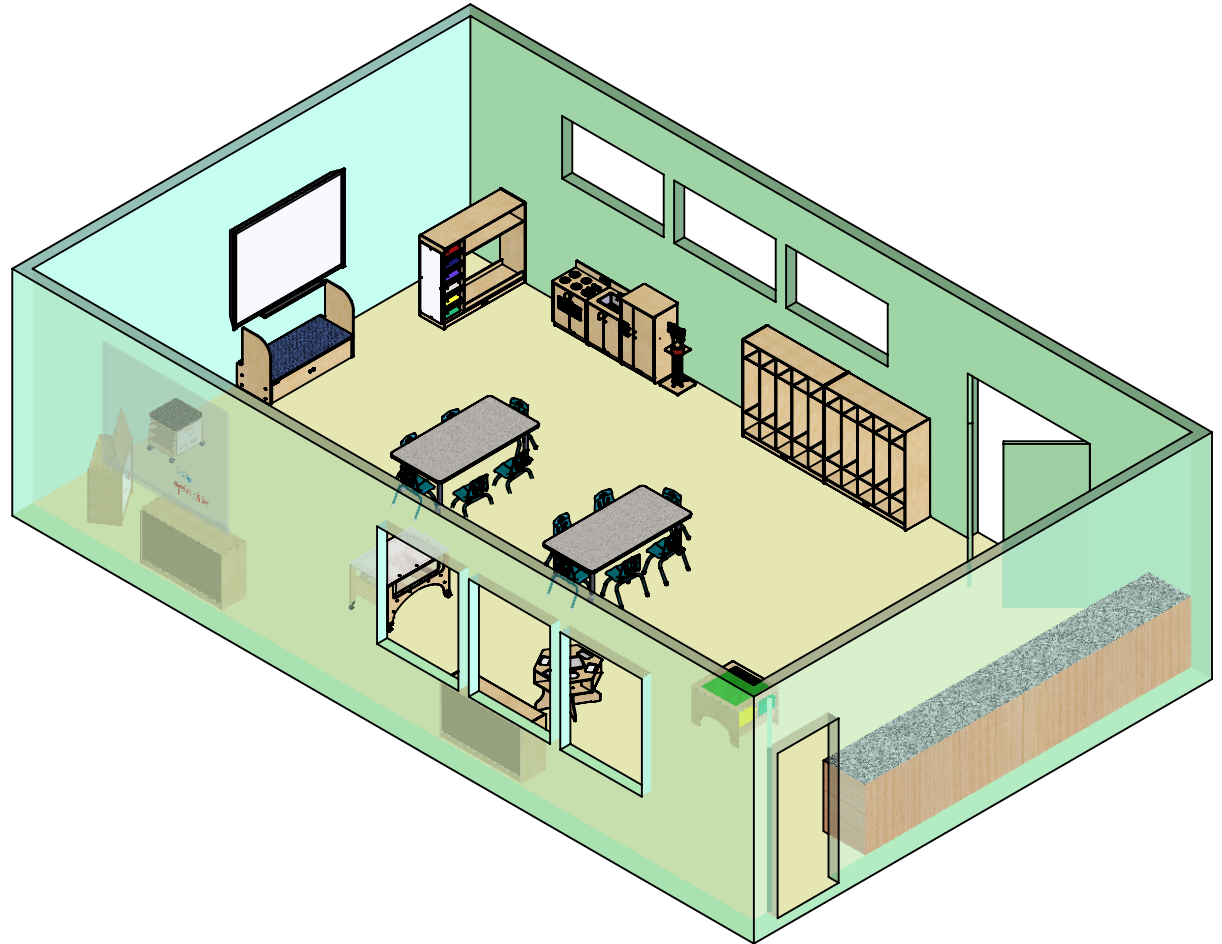

Complete KYDZ Classroom

PRESCHOOL B / PHOTOSHOOT 2016
JONTI-CRAFT

Useable Square Footage: 766 sq. ft.

Questions?

Call: 800-543-4149

Click: www.jonti-craft.com

Email: sales@jonti-craft.com

Scale Info: 1:100