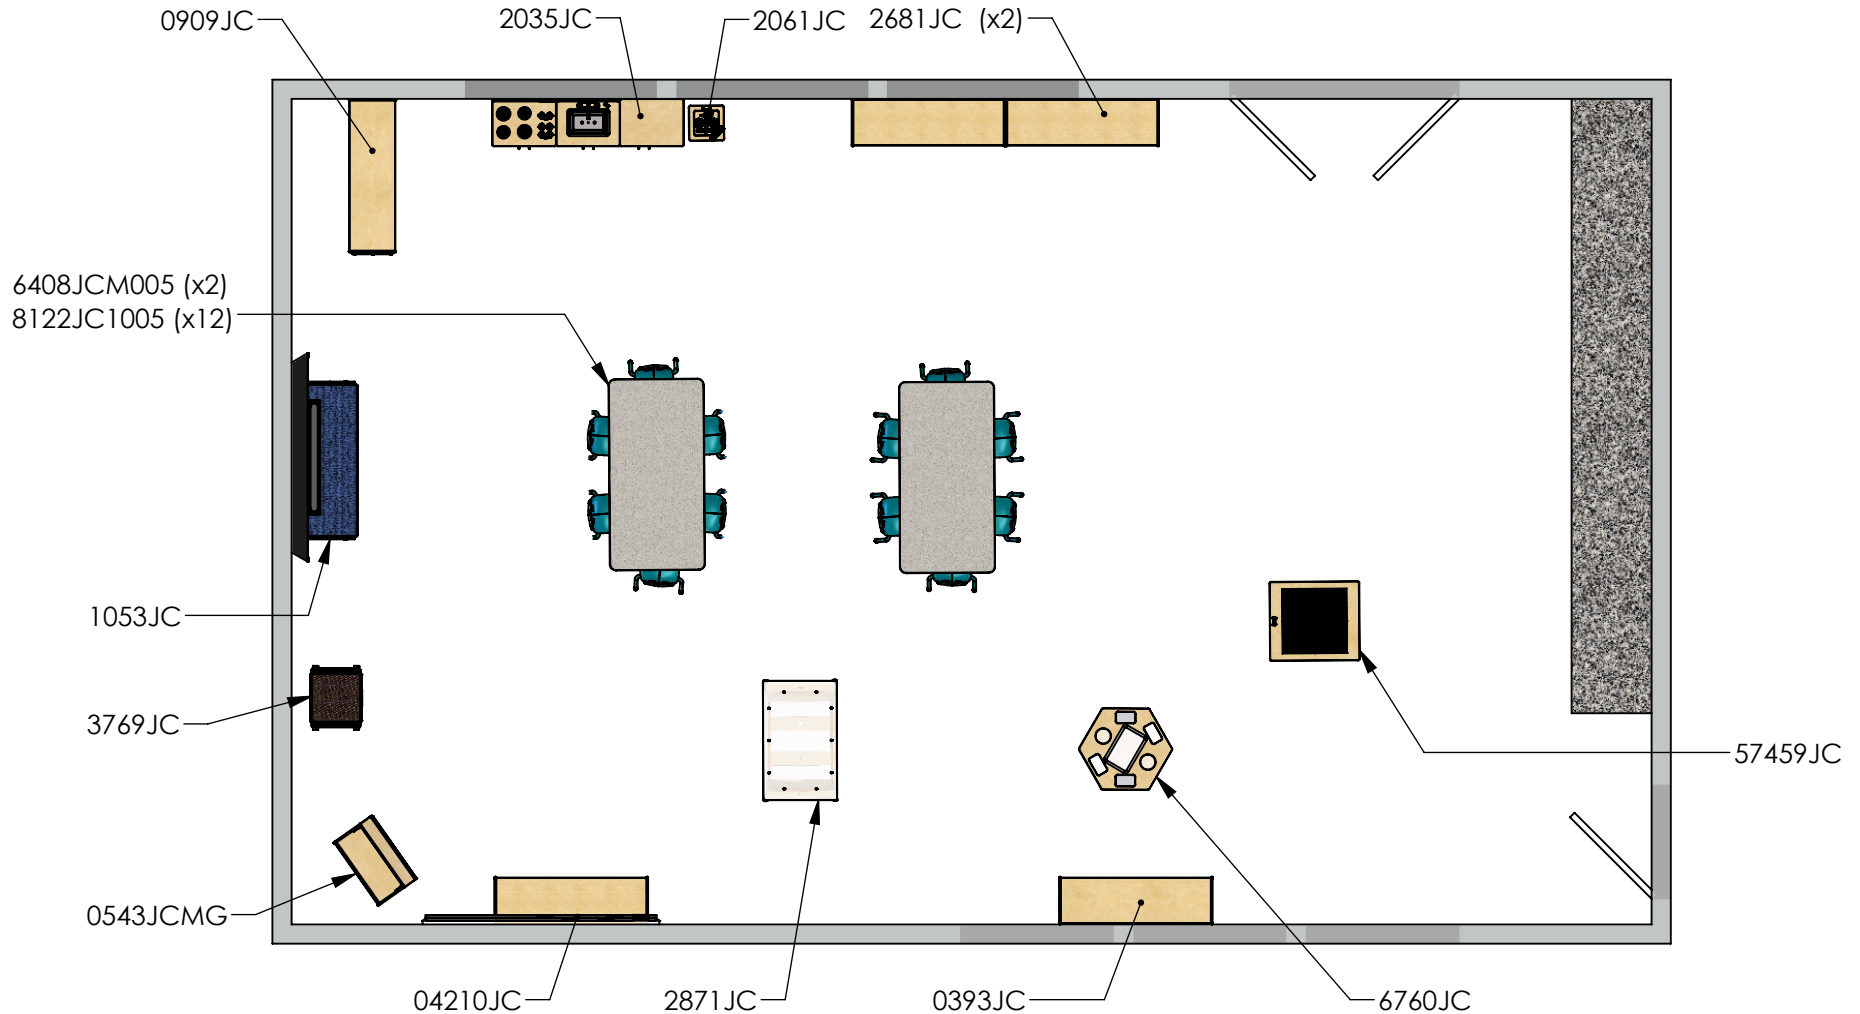

Complete KYDZ Classroom

PRESCHOOL B / PHOTOSHOOT 2016
JONTI-CRAFT

Questions?
Call: 800-543-4149
Click: www.jonti-craft.com
Email: sales@jonti-craft.com

Scale Info: 1:60